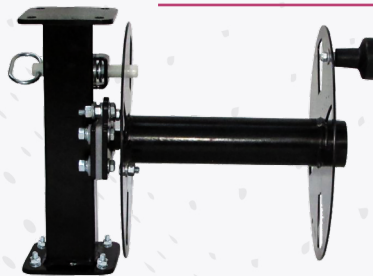

NEW PRODUCT LAUNCH!

TECHNIWELDUSA

BLUE STAR

1/4" TWIN HOSE 100' HAND CRANK U-SHAPE HEAVY DUTY HOSE REEL*

CNC robotically spun and ribbed discs with rolled edges provide strength, safety, and durability

Compact, solid, single piece of heavy gauge steel in a "U" shaped frame with open drum design

Composite bearings for smooth rotation and direct hand crank for easy mechanical retraction

Knob is replaceable and easy to install

External fluid path with 90 degree full-flow dual ported brass swivel, offering both connections from the same side of the reel

Item Number:

BSHDHOSEREEL

**Hose not included*

REPLACEMENT KNOBS

Item #: ASCRKNobb

Item #: ASCRKNObR

PAIRS WELL WITH OUR ARC STAR
MODULAR CABLE REELS WITH
OPTIONAL MOUNTING HARDWARE

CONTACT YOUR SALES REPRESENTATIVE FOR MORE INFORMATION!