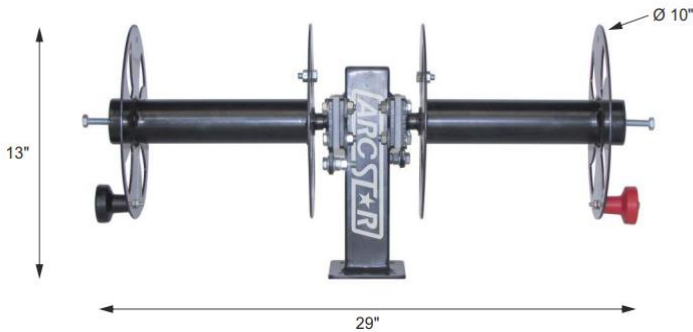

**Mode: ASCRFBSS10**

# ASCRFBSS10

**Revolution 10" Double Cable Reels  
with Fixed Base**

## Features

- 10" Double Cable Reels with fixed base
- Ball bearing spools
- Heavy duty construction
- Heavy duty powder coat paint job
- Easy locking pin design
- Easily fits 150' of 1/0 cable & 125' of 2/0 cable
- Keeps the Welder connected to power as you reel the leads in and out
- Utilized in Maintenance, Repair & Operations, Manufacturing Plants & Facilities, Welding/Service Trucks, Welding Shops, Automotive & Fleet Maintenance, Pipelines, Mining, Construction & Railroad Operations, Marine/Ship Building/Offshore, any other industry where welders may work

## Technical Specifications

- **Size:** 13" Tall x 29" Wide x 10" Deep
- **Color:** Black
- **Packaging:** Packaged Individually
- **Country of origin:** US