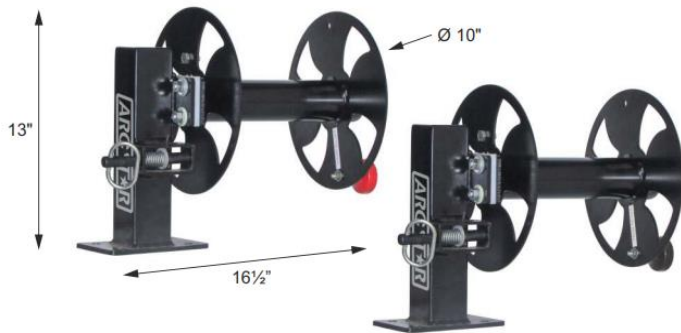

Mode: ASCRFBS-SET10

ASCRFBSSET10

Revolution 10" Cable reels, 1 set of 2 Reels with Fixed Base

Features

- Set of two 10" Double Cable Reels with fixed base
- Ball bearing spools
- Heavy duty construction
- Heavy duty powder coat paint job
- Easy locking pin design
- Easily fits 150' of 1/0 cable & 125' of 2/0 cable
- Keeps the Welder connected to power as you reel the leads in and out
- Utilized in Maintenance, Repair & Operations, Manufacturing Plants & Facilities, Welding/Service Trucks, Welding Shops, Automotive & Fleet Maintenance, Pipelines, Mining, Construction & Railroad Operations, Marine/Ship Building/Offshore, any other industry where welders may work

Technical Specifications

- **Size:** 13" Tall x 16.5" Wide x 10" Deep
- **Color:** Black
- **Packaging:** Packaged Individually
- **Country of origin:** US